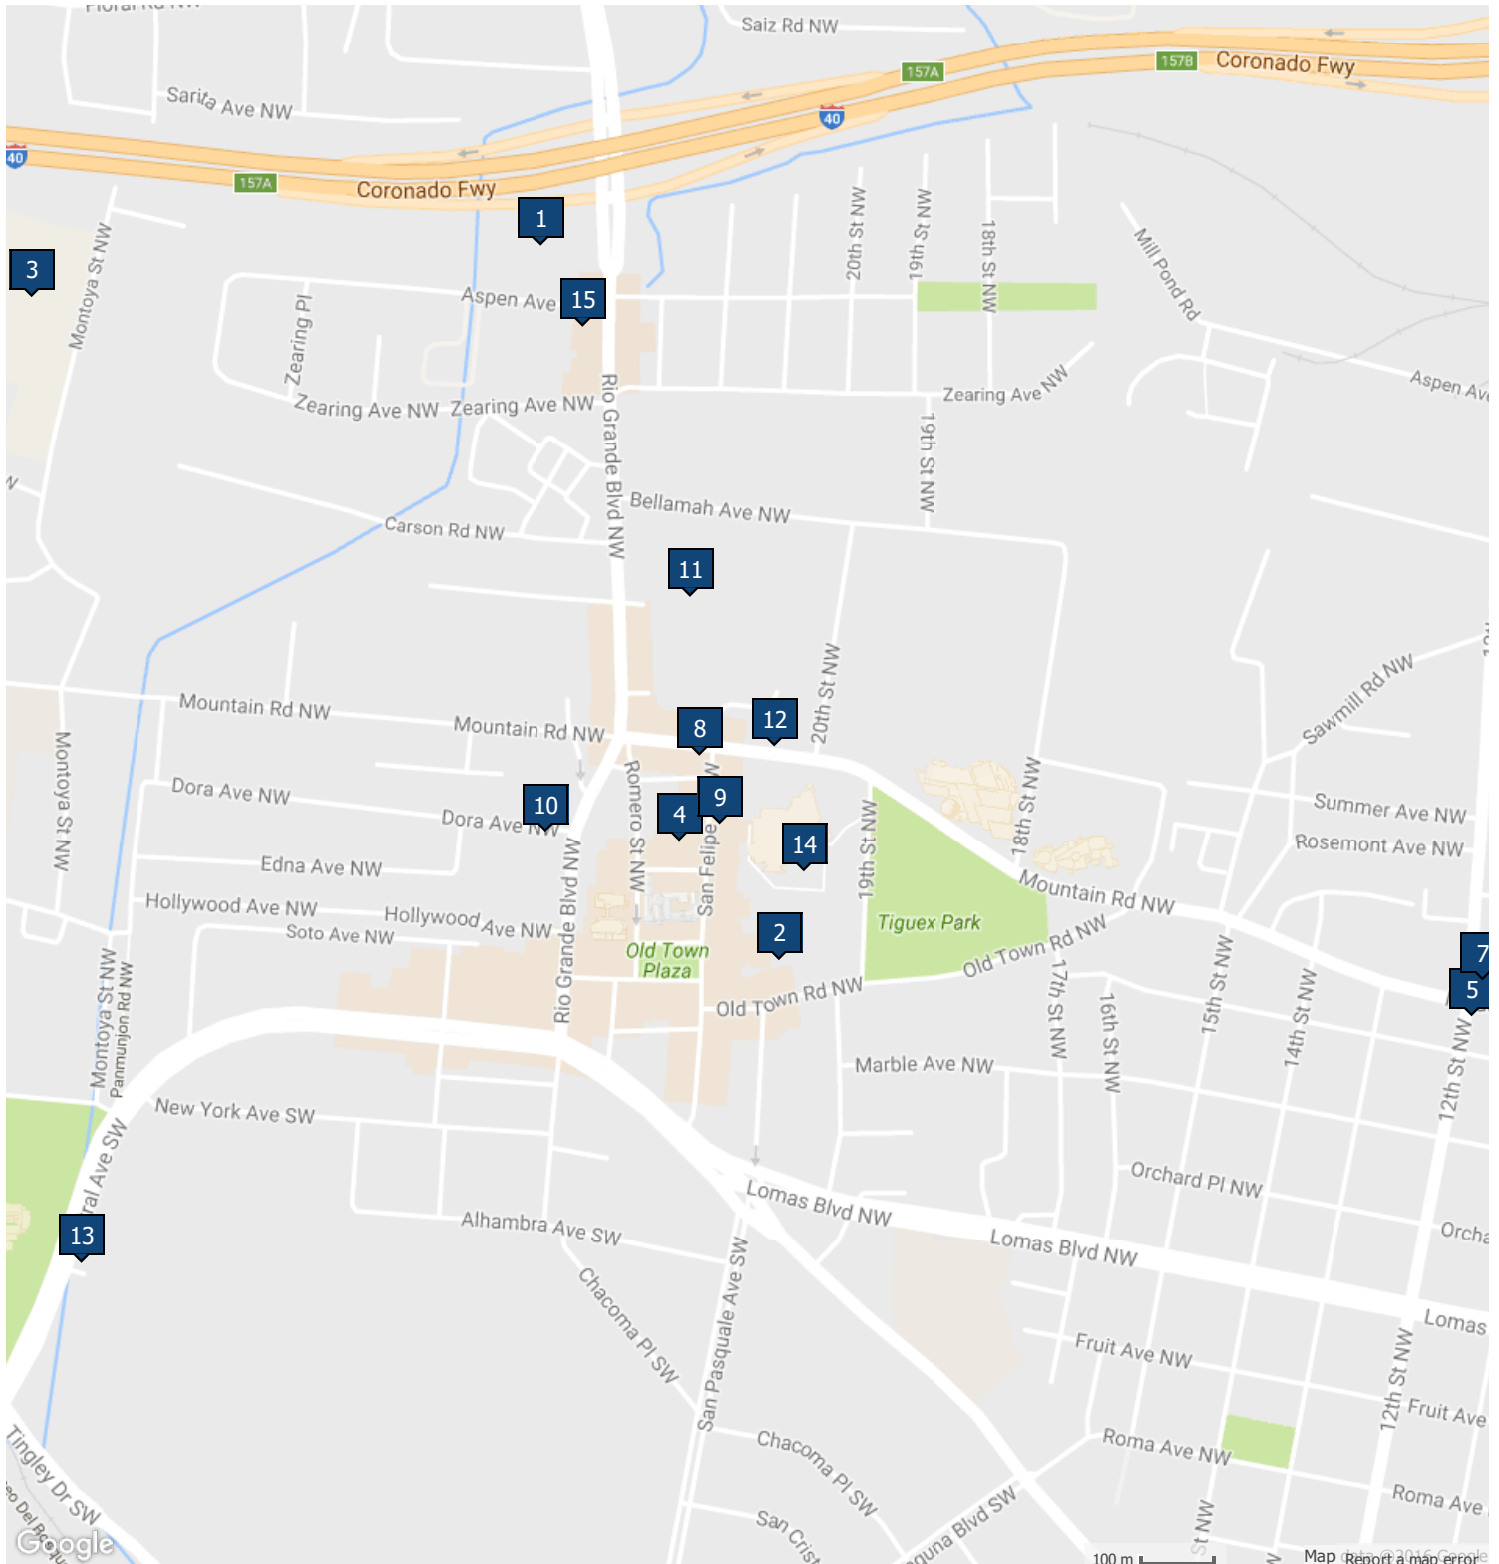

Old Town Dining

Below is a map of Old Town Albuquerque dining options.